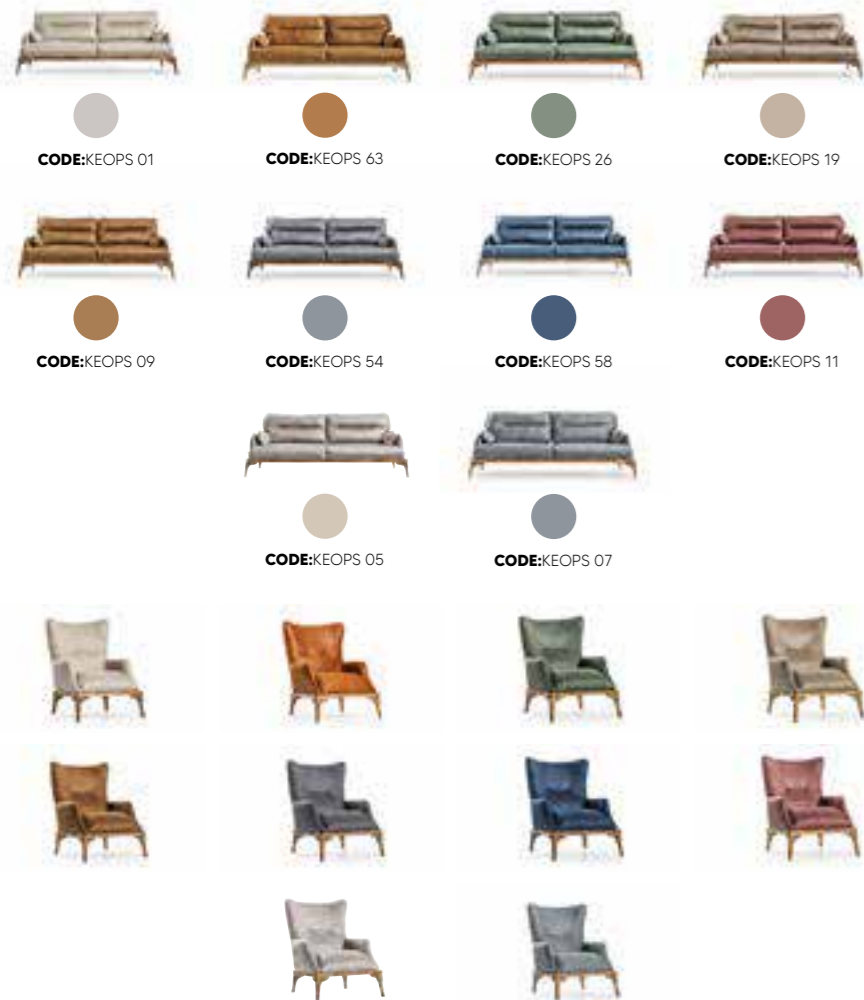

TV BOOKSHELF

W:80 L:36 H:200 cm
W:31 L:14 H:79 inc
80 kg 1,5 m²

BOTTOM FIREPLACE M.

W:205 L:50 H:50 cm
W:81 L:20 H:20 inc
80 kg 1 m²

TETRA sofa set

We decorate what we miss at home in urban life flowing quickly. Valuation and worthiness of wood are quite different when your aspirations come into existence with decoration.