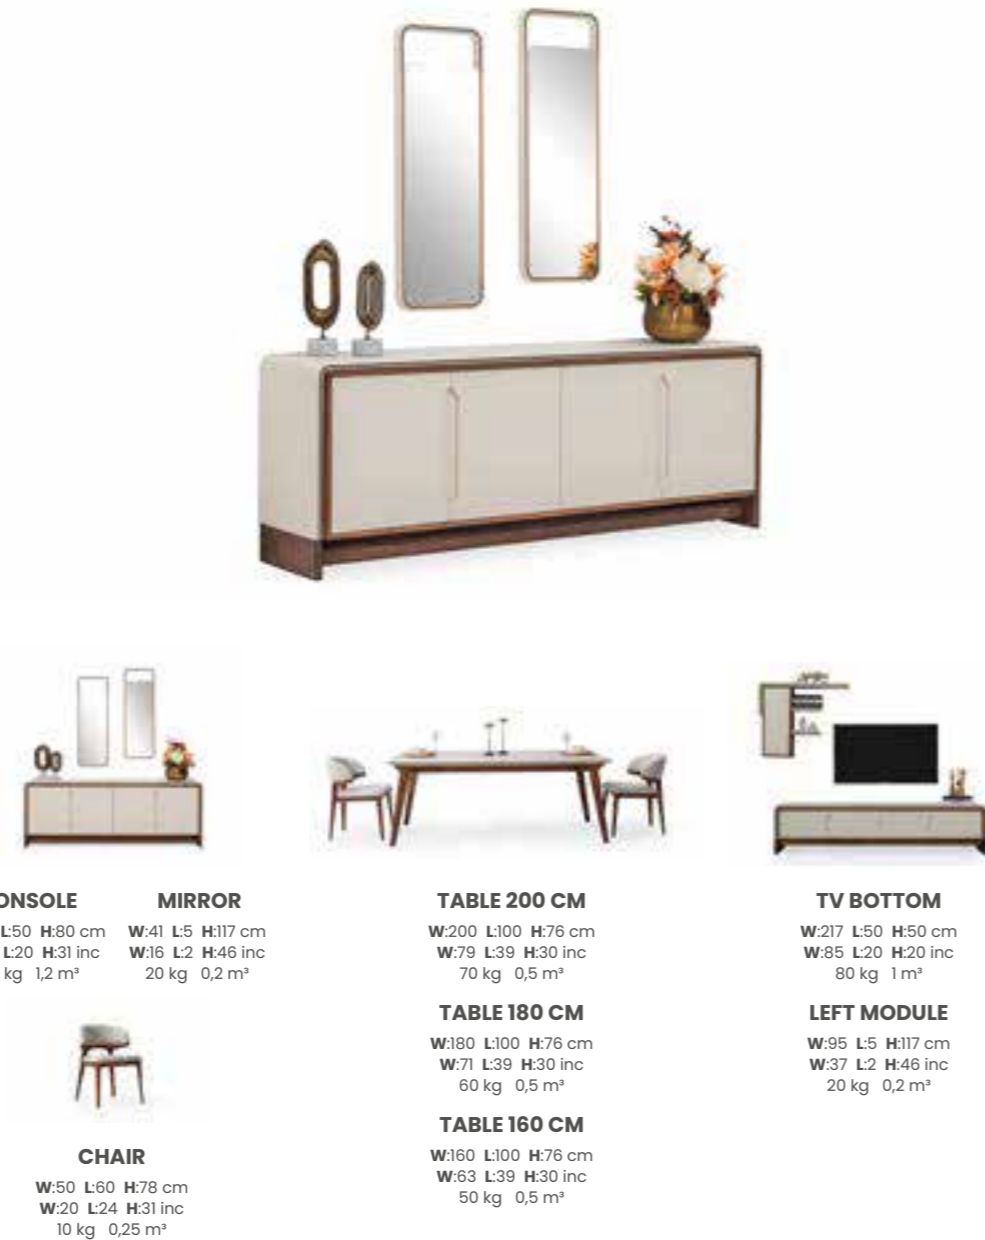

dining room CADILLAC