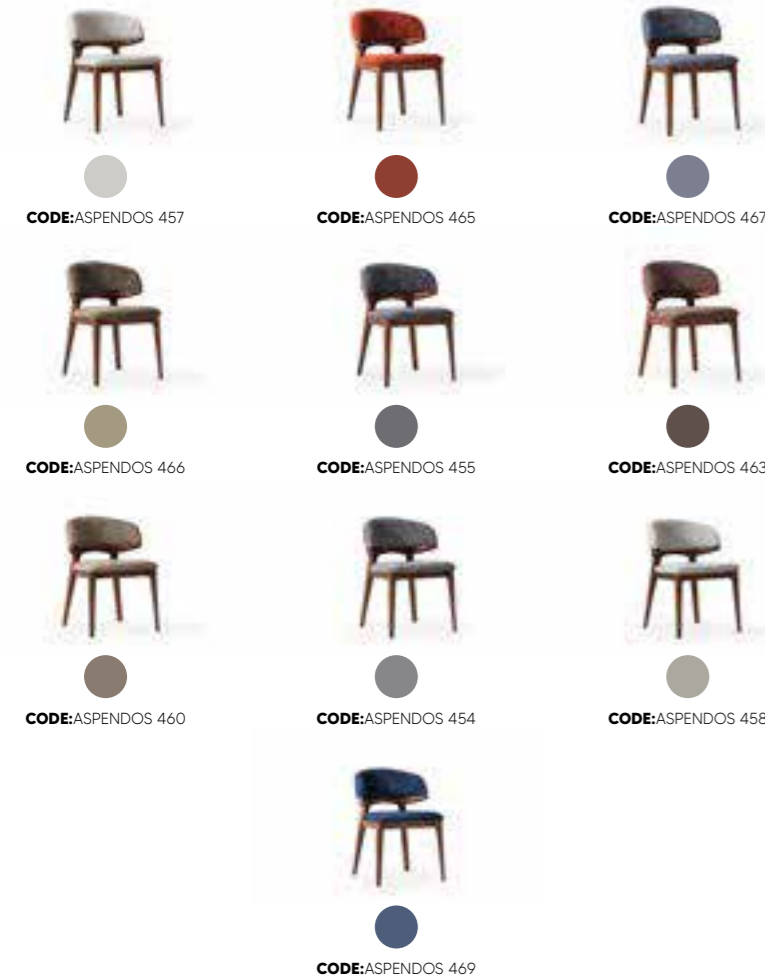

ZIGON TABLE
W:50 L:50 H:65 cm
W:20 L:20 H:26 inc
17 kg 0,2 m³

sofa set CADILLAC

CADILLAC *dining room*

Cadillac having a commodious and quiet appearance will be good for you. It will add a commodious atmosphere to your room with its bright and authentic style.