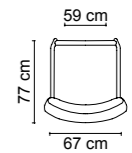

# realist

SOFA SET  
TECHNICAL INFORMATION

4'lü / 4 Seater

Berjer / Armchair

Berjer / Armchair

Orta Sehpa / Coffee Table

Yan Sehpa / Side Table

Çalışma Masası / Study Desk