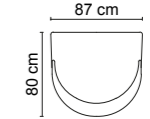

# reform

**SOFA SET**  
TECHNICAL INFORMATION

4'lü / 4 Seater

3'lü / 3 Seater

Berjer / Armchair

Orta Sehpa / Coffee Table