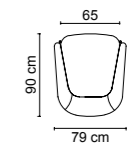

# realist

SOFA SET  
TECHNICAL INFORMATION

4'lü / 4 Seater

Berjer / Armchair

Berjer / Armchair

Orta Sehpa / Coffee Table

Yan Sehpa / Side Table

Çalışma Masası / Study Desk