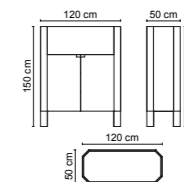

alfa

DINING ROOM
TECHNICAL INFORMATION