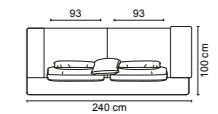

# reform

**SOFA SET**  
TECHNICAL INFORMATION

4'lü / 4 Seater

3'lü / 3 Seater

Berjer / Armchair

Orta Sehpa / Coffee Table