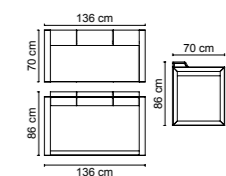

# realist

SOFA SET  
TECHNICAL INFORMATION

4'lü / 4 Seater

Berjer / Armchair

Berjer / Armchair

Orta Sehpa / Coffee Table

Yan Sehpa / Side Table

Çalışma Masası / Study Desk