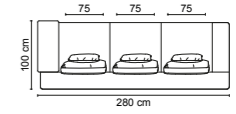

# reform

**SOFA SET**  
TECHNICAL INFORMATION

4'lü / 4 Seater

3'lü / 3 Seater

Berjer / Armchair

Orta Sehpa / Coffee Table