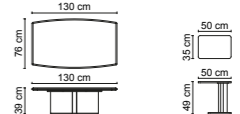

# reform

**SOFA SET**  
TECHNICAL INFORMATION

4'lü / 4 Seater

3'lü / 3 Seater

Berjer / Armchair

Orta Sehpa / Coffee Table