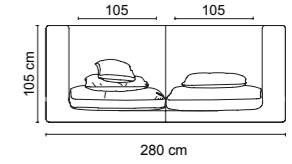

# realist

SOFA SET  
TECHNICAL INFORMATION

4'lü / 4 Seater

Berjer / Armchair

Berjer / Armchair

Orta Sehpa / Coffee Table

Yan Sehpa / Side Table

Çalışma Masası / Study Desk