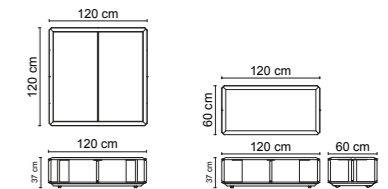

# realist

SOFA SET  
TECHNICAL INFORMATION

4'lü / 4 Seater

Berjer / Armchair

Berjer / Armchair

Orta Sehpa / Coffee Table

Yan Sehpa / Side Table

Çalışma Masası / Study Desk