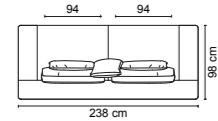

# reform

**SOFA SET**  
TECHNICAL INFORMATION

4'lü / 4 Seater

3'lü / 3 Seater

Berjer / Armchair

Orta Sehpa / Coffee Table